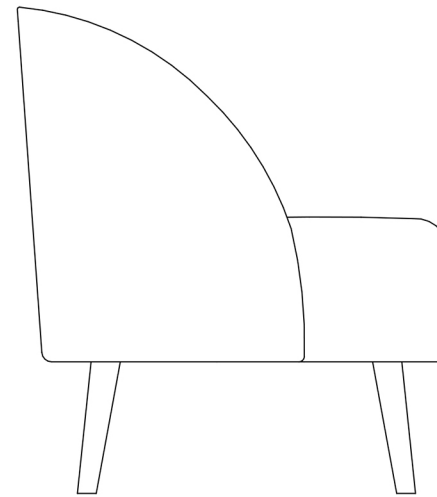

### Product Dimensions

H: 74cm / D: 65cm / W: 72cm

Seat height: 42cm

### Packaging dimensions

H: 80cm / D: 70cm / W: 80cm

Weight:

Product 18kg / Including packaging 19kg

74cm / 29"

72cm / 28"

42cm / 16"

65cm / 26"