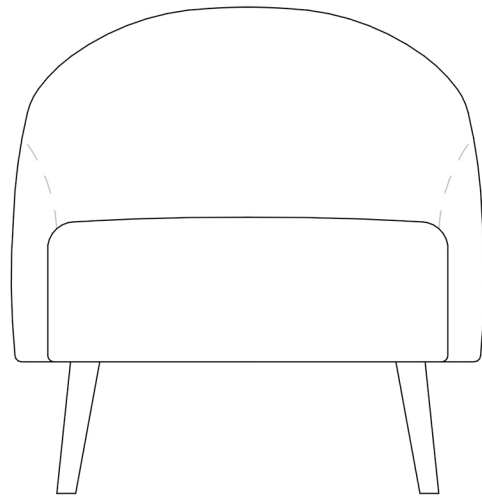

### Product Dimensions

H: 74cm / D: 65cm / W: 72cm

Seat height: 42cm

### Packaging dimensions

H: 80cm / D: 70cm / W: 80cm

Weight:

Product 18kg / Including packaging 19kg

74cm / 29"

72cm / 28"

42cm / 16"

65cm / 26"