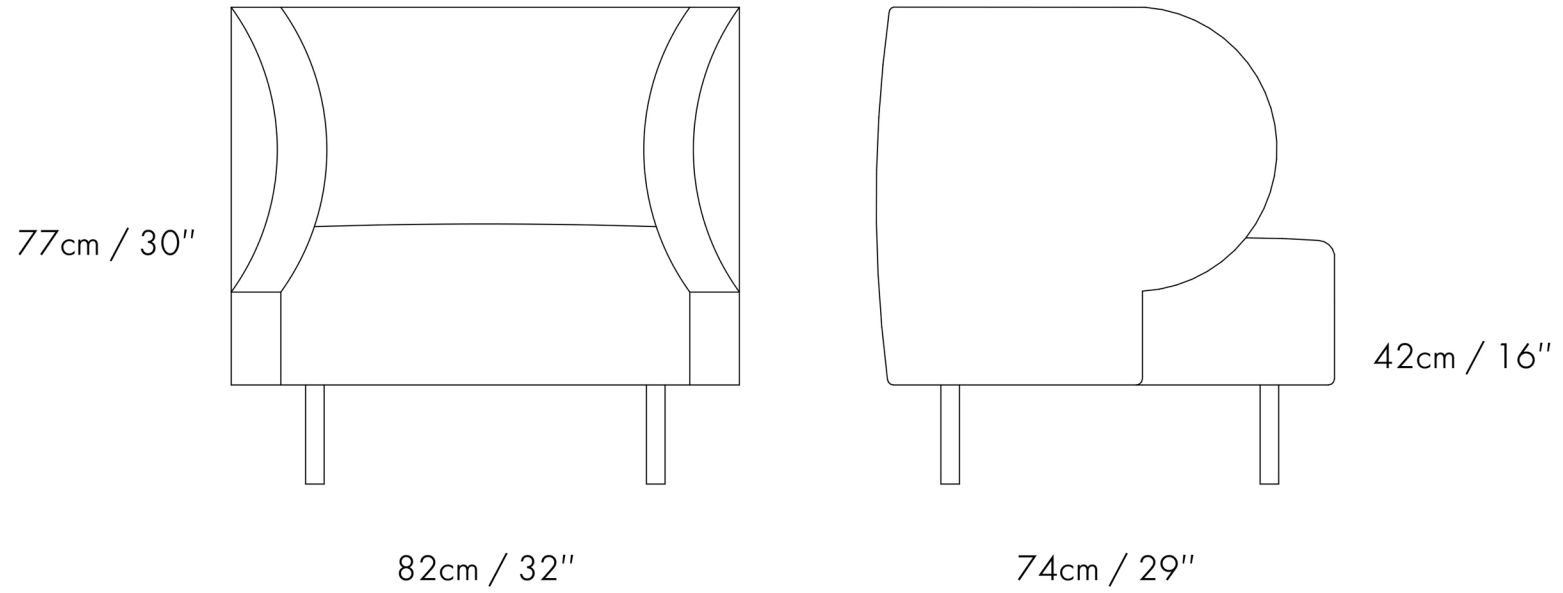

Product Dimensions

H: 77cm / D: 74cm / W: 82cm

Seat height: 42cm

Packaging dimensions

H: 80cm / D: 80cm / W: 85cm

Weight:

Product 25kg / Including packaging 27kg

TSIKLIÓTI
individual designs