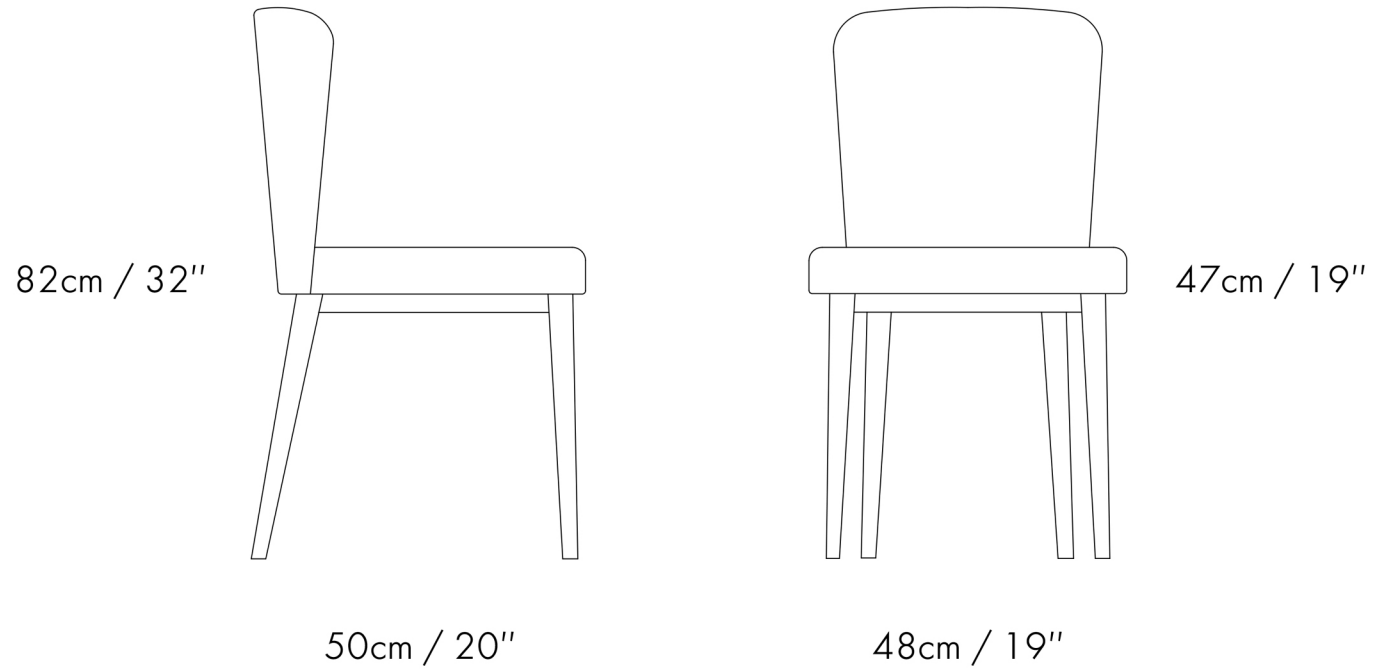

### Product Dimensions

H: 82cm / D: 50cm / W: 48cm

Seat height: 47cm

### Packaging dimensions

H: 90cm / D: 60cm / W: 60cm

Weight:

Product 14kg / Including packaging 16kg

TSIKLIÓTI  
individual designs

TSIKLIÓTI  
individual designs