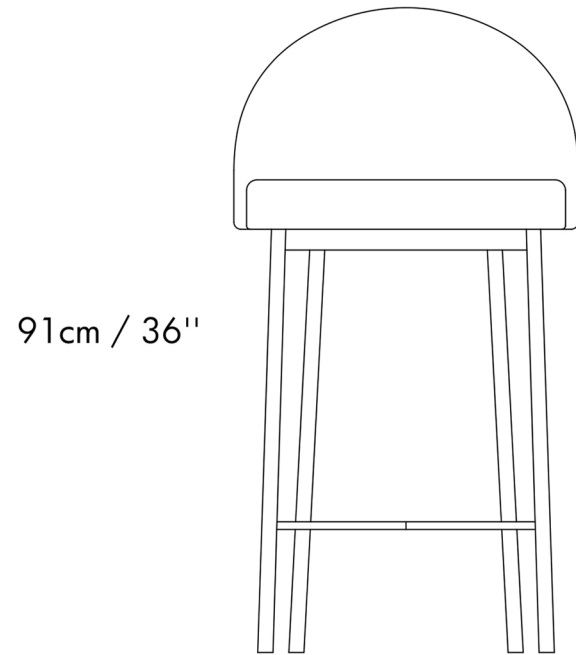

COM must be approved by TSIKLIOTI craftsmen to ensure suitability for upholstery.

Product Dimensions

H: 90cm / D: 49cm / W: 45cm

Seat height: 67cm

Packaging dimensions

H: 100cm / D: 50cm / W: 50cm

Weight:

Product 14kg / Including packaging 16kg

91cm / 36"

49cm / 19"

67cm / 26"

45cm / 18"

TSIKLIÓTI
individual designs

TSIKLIÓTI
individual designs

Contact

3 El. Venizelou Str. Thessaloniki
+302310 227433 | sales@tsiklioti.com
www.tsiklioti.com